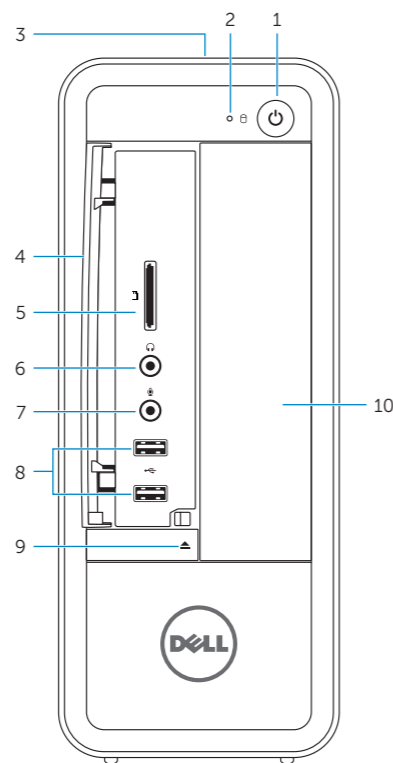

## Features

Funktioner | Funksjoner | Funktionen

1. Power button
2. Hard-drive activity light
3. Service Tag label
4. Front I/O-panel door (open)
5. Media-card reader
6. Headphone port
7. Microphone port
8. USB 2.0 ports (2)
9. Optical-drive eject button
10. Optical-drive bay